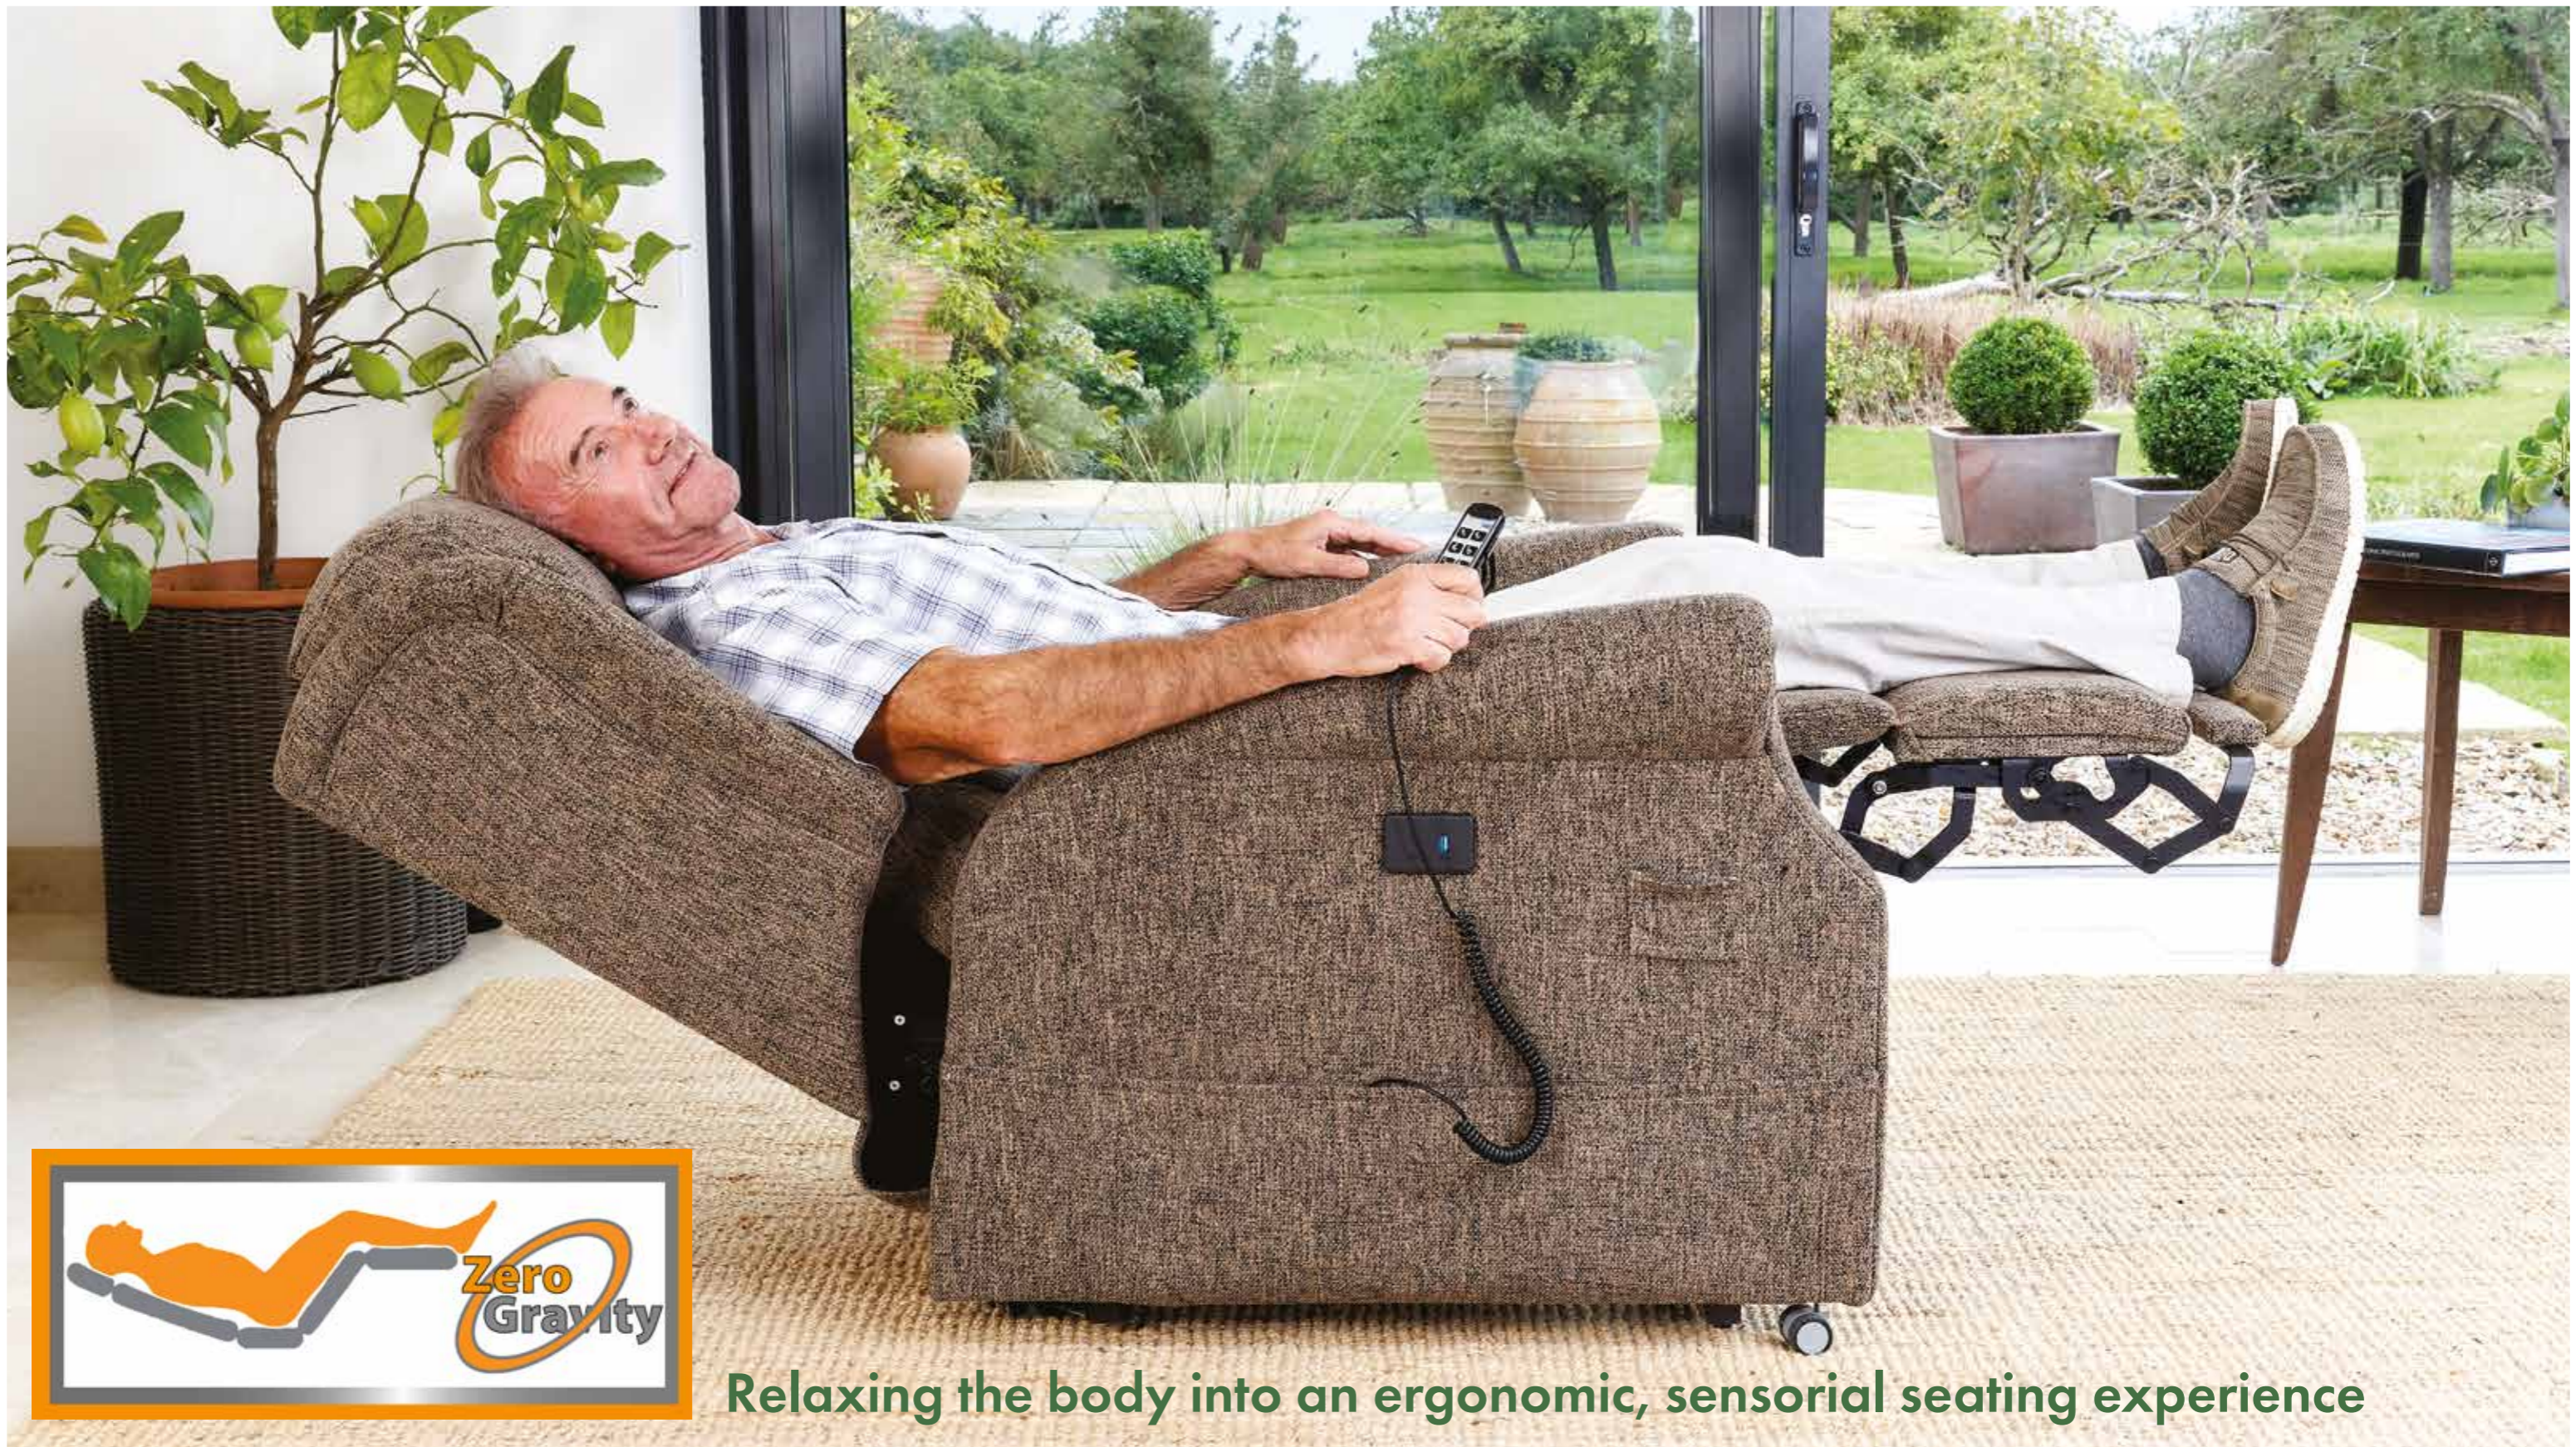

Relaxing the body into an ergonomic, sensorial seating experience